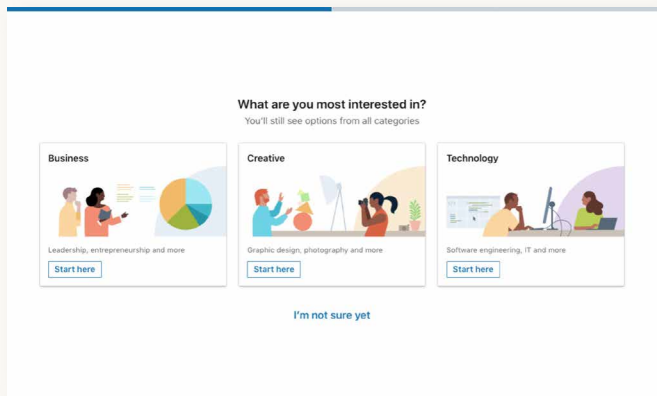

Start by clicking 'Get started now' from within the email sent by your account Admin

Get started by choosing the library you are most interested in

Select at least one skill you want to learn. As you select skill categories, similar skills will populate that you may also be interested in.

Start learning!

Or create a separate Learning account

SSO authentication
You may get asked to sign in

Start by clicking 'Get started now' from within the email sent by your account Admin

Get started by choosing the library you are most interested in