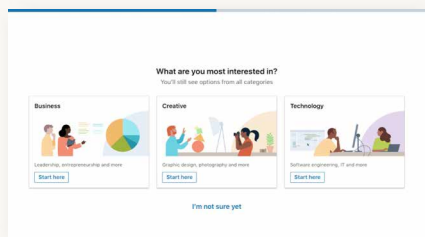

Welcome to LinkedIn Learning We're Glad You're Here

LinkedIn Learning is a highly personalized learning experience designed to help you achieve your professional goals through learning you can access anywhere and immediately apply.

We encourage you to connect your LinkedIn account to LinkedIn Learning, so you'll have a richer learning experience powered by the data and insights of the LinkedIn network.

It's easy to use your LinkedIn account to connect to LinkedIn Learning

Start by clicking 'Get started now' from within the email sent by your account Admin

Get started by choosing the library you are most interested in

Select at least one skill you want to learn. As you select skill categories, similar skills will populate that you may also be interested in.