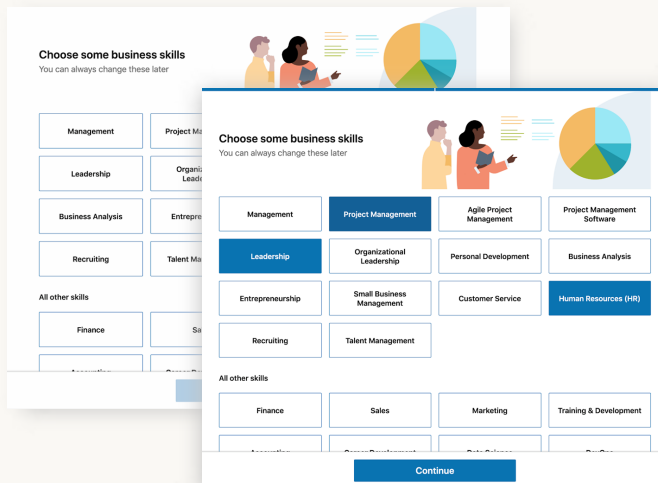

Start by clicking 'Get started now' from within the email sent by your account Admin

Get started by choosing the library you are most interested in

Select at least one skill you want to learn. As you select skill categories, similar skills will populate that you may also be interested in.

Start learning!

Or create a separate Learning account

SSO authentication
You may get asked to sign in

Start by clicking 'Get started now' from within the email sent by your account Admin

Get started by choosing the library you are most interested in

Select at least one skill you want to learn. As you select skill categories, similar skills will populate that you may also be interested in.

Start learning!

Here are a few benefits to connecting your LinkedIn account to LinkedIn Learning: